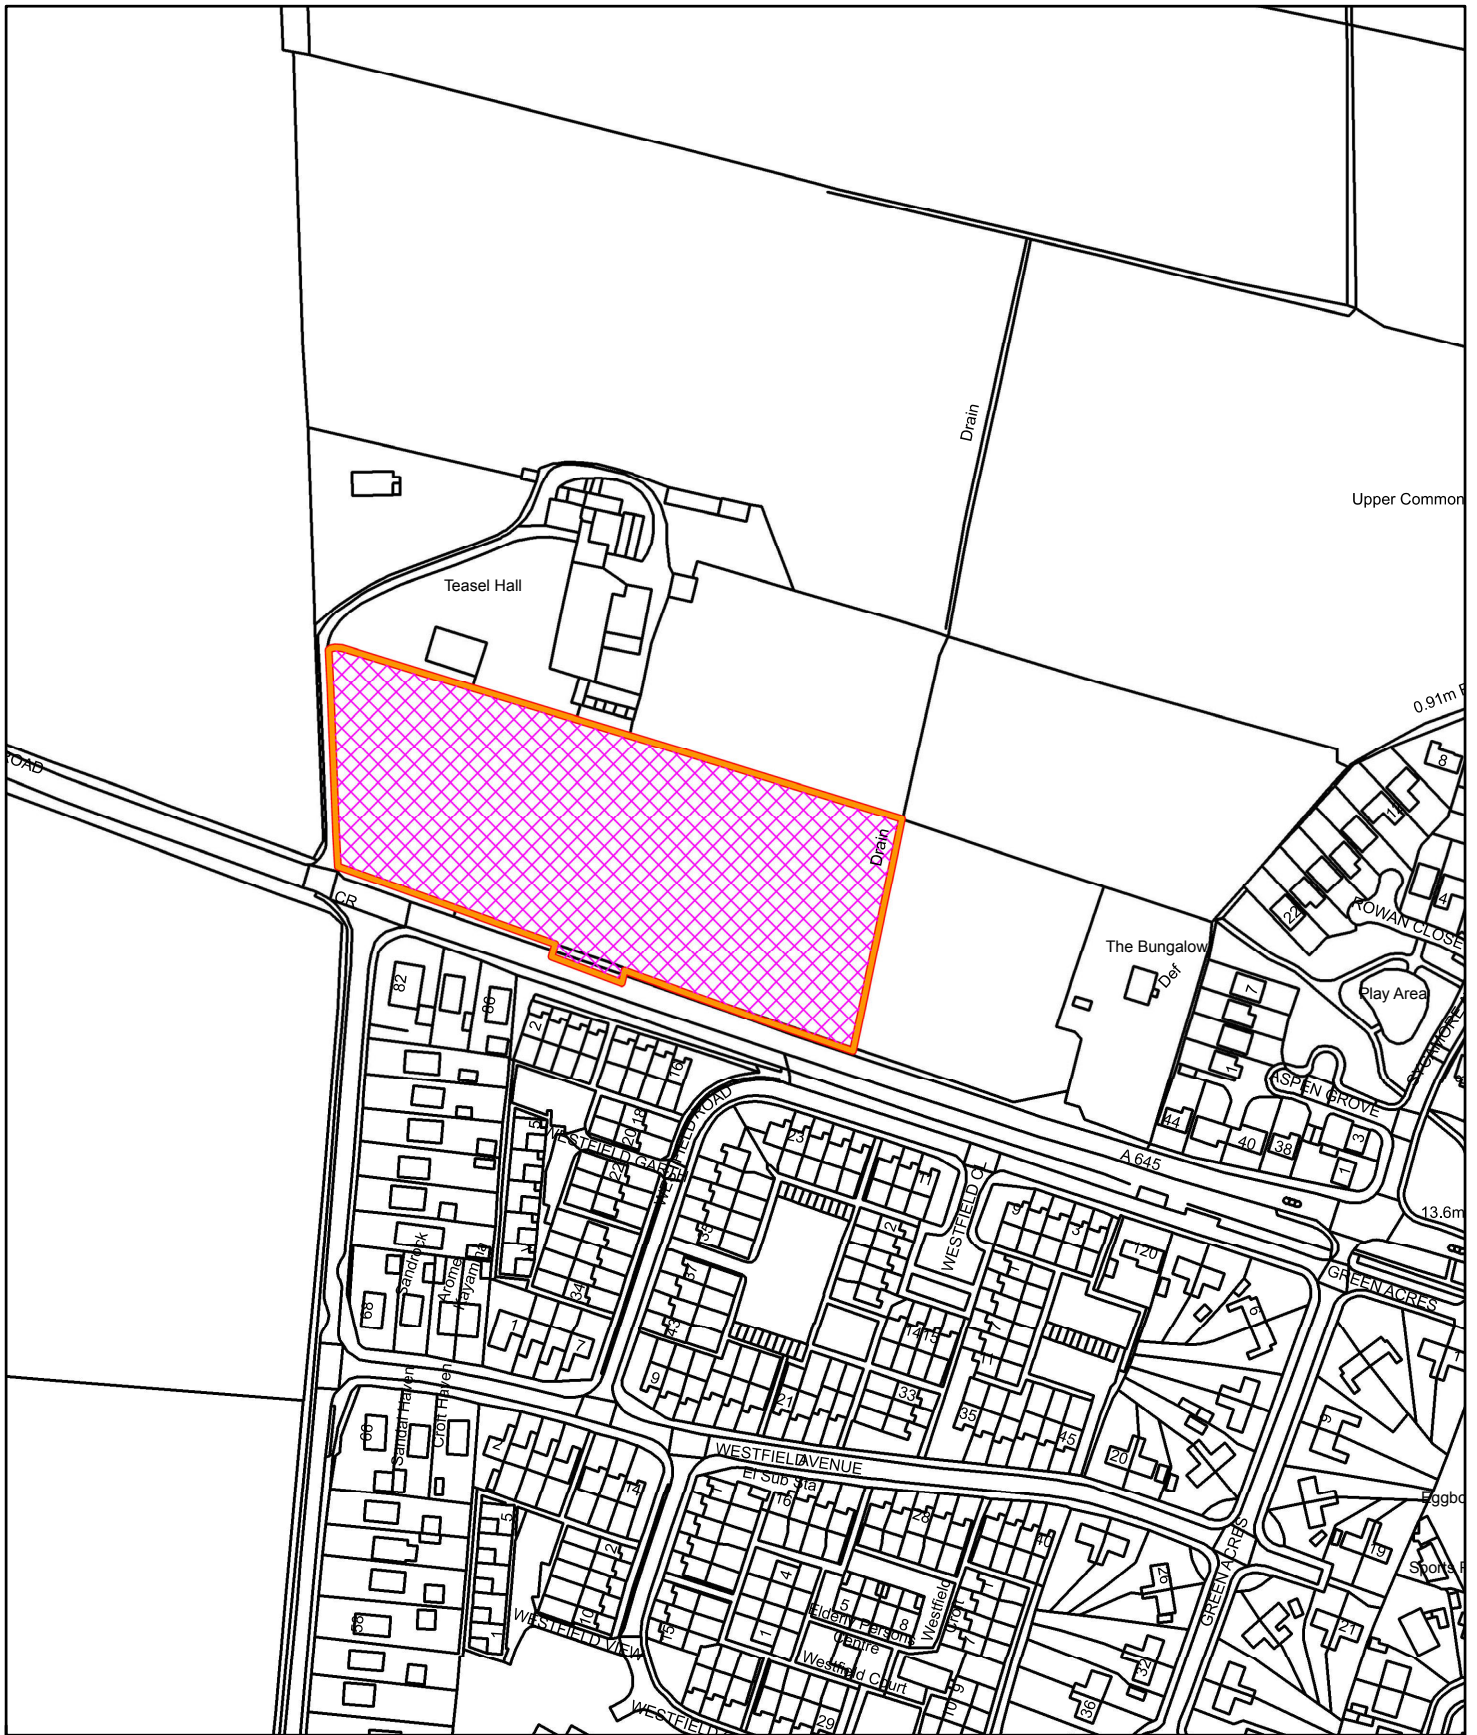

Aspen Grove, Weeland Road, Eggborough  
2019/1328/REMM

Reproduced from the Ordnance Survey mapping with the permission of Her Majesty's Stationary Office. Unauthorised reproduction infringes Crown Copyright and may lead to prosecution or civil proceedings © Crown Copyright  
Selby District Council Licence No. 100018656  
This copy has been produced specifically for Planning and Building Control purposes only.  
No further copies may be made.

N  
1:2,500